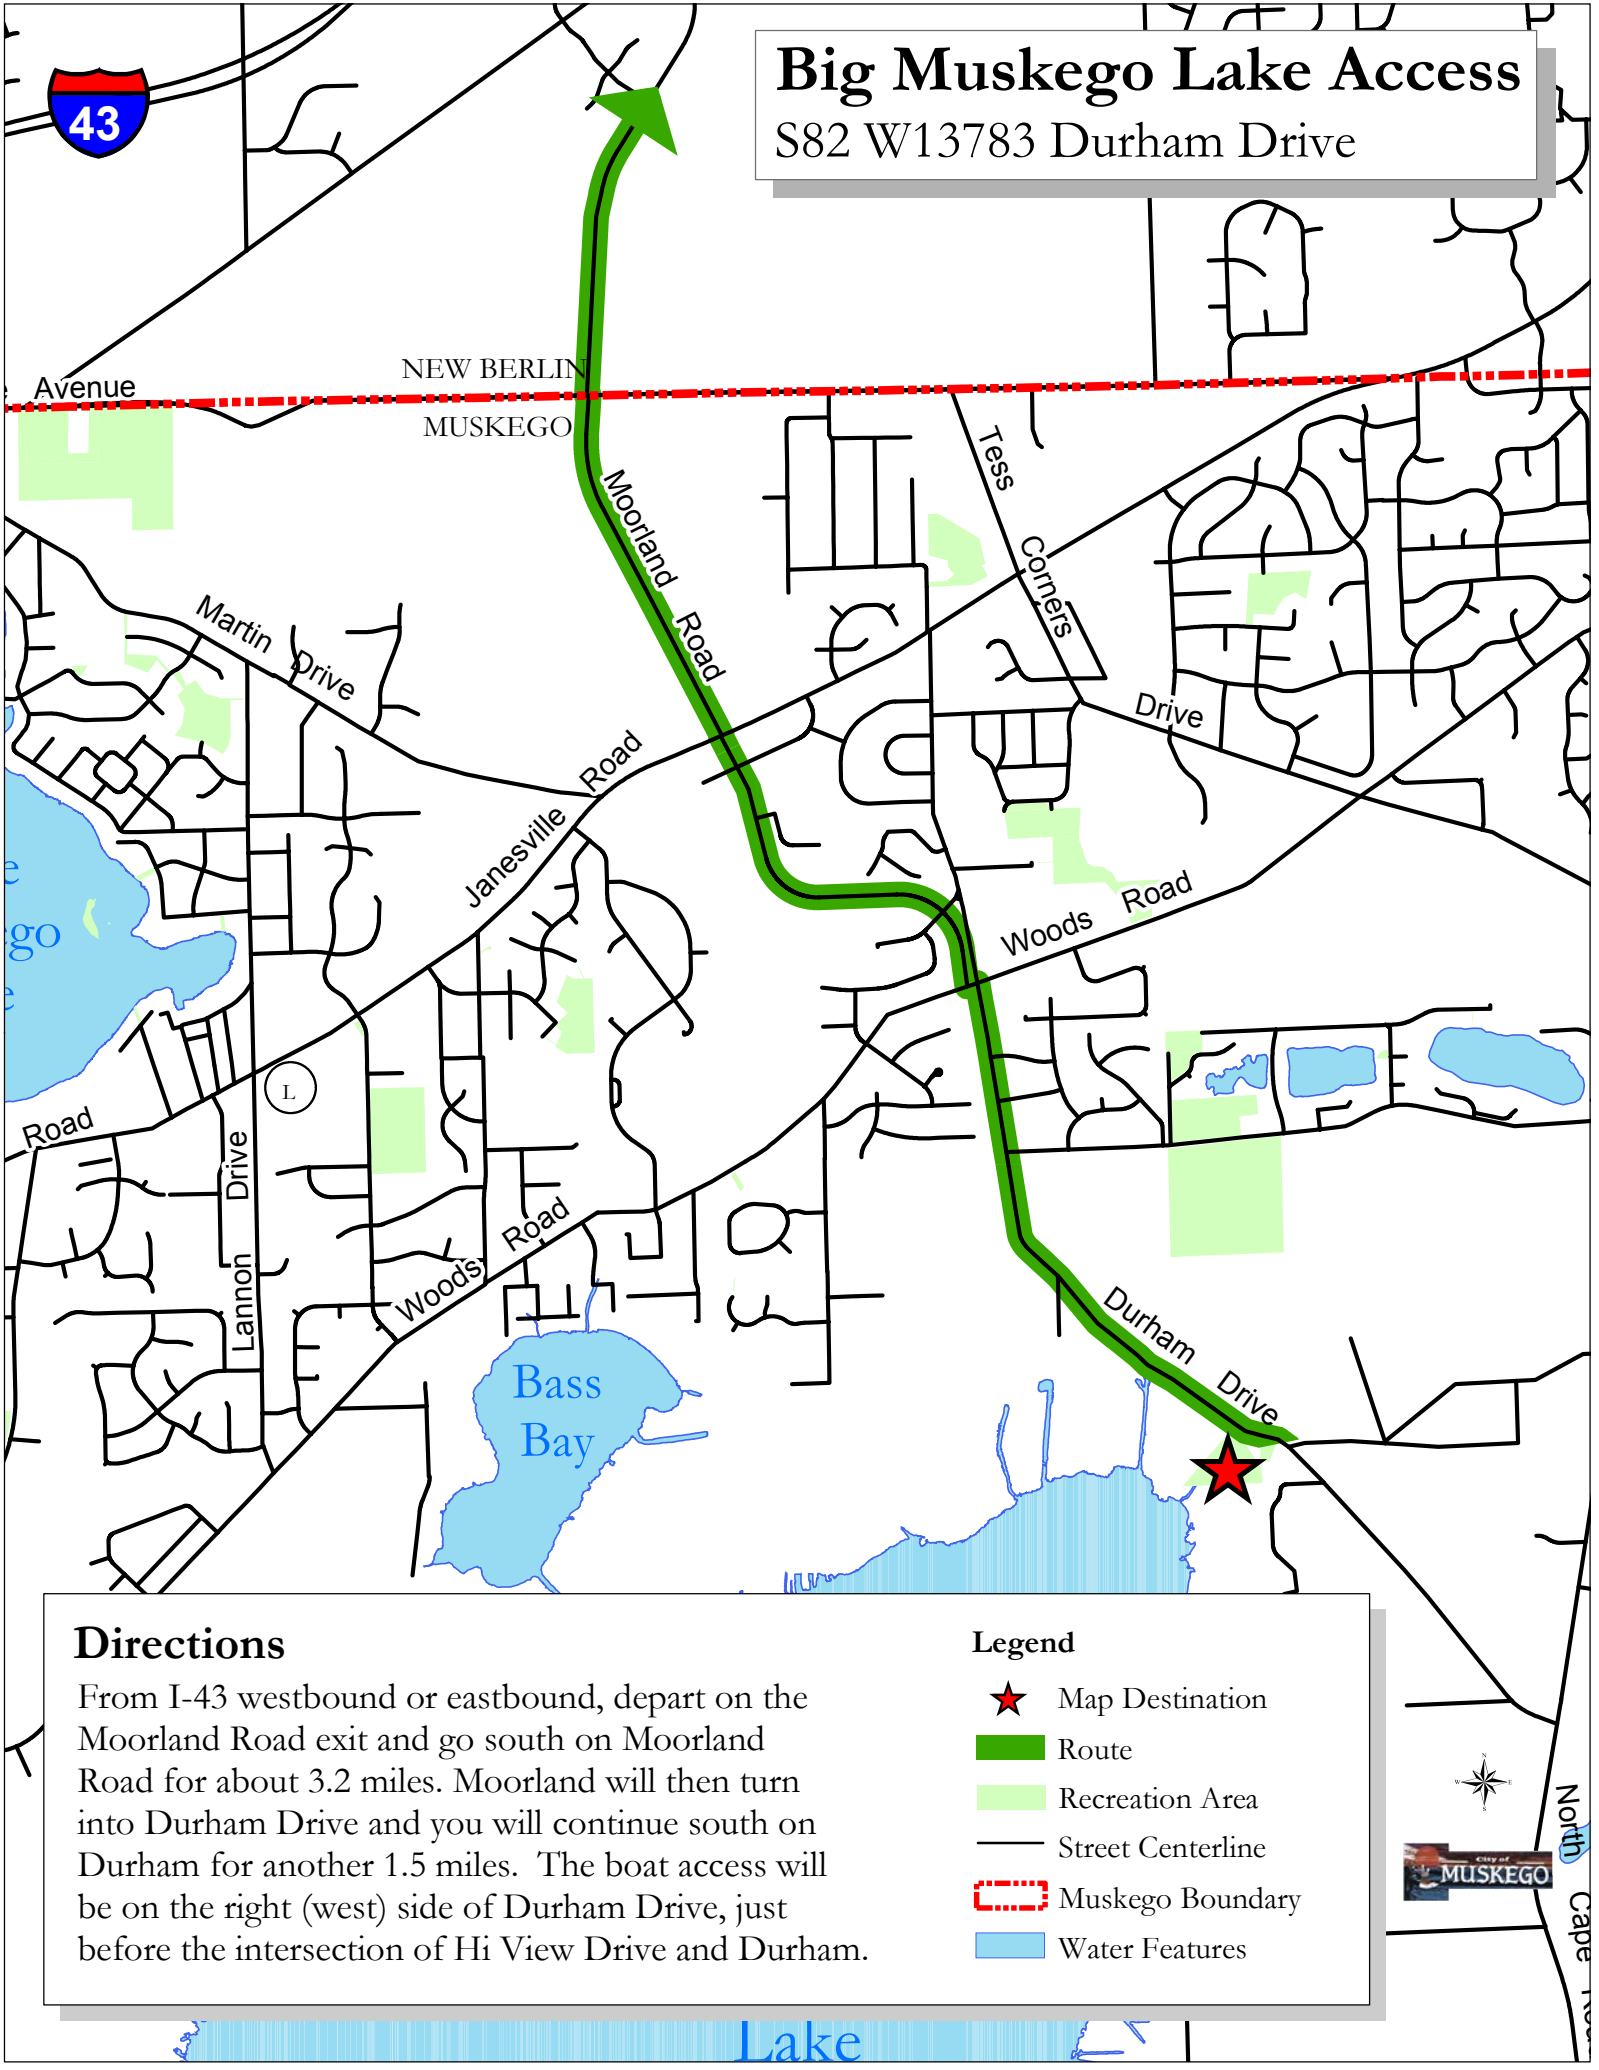

Big Muskego Lake Access

S82 W13783 Durham Drive

Directions

From I-43 westbound or eastbound, depart on the Moorland Road exit and go south on Moorland Road for about 3.2 miles. Moorland will then turn into Durham Drive and you will continue south on Durham for another 1.5 miles. The boat access will be on the right (west) side of Durham Drive, just before the intersection of Hi View Drive and Durham.

Legend

- ★ Map Destination
- Route
- Recreation Area
- Street Centerline
- Muskego Boundary
- Water Features