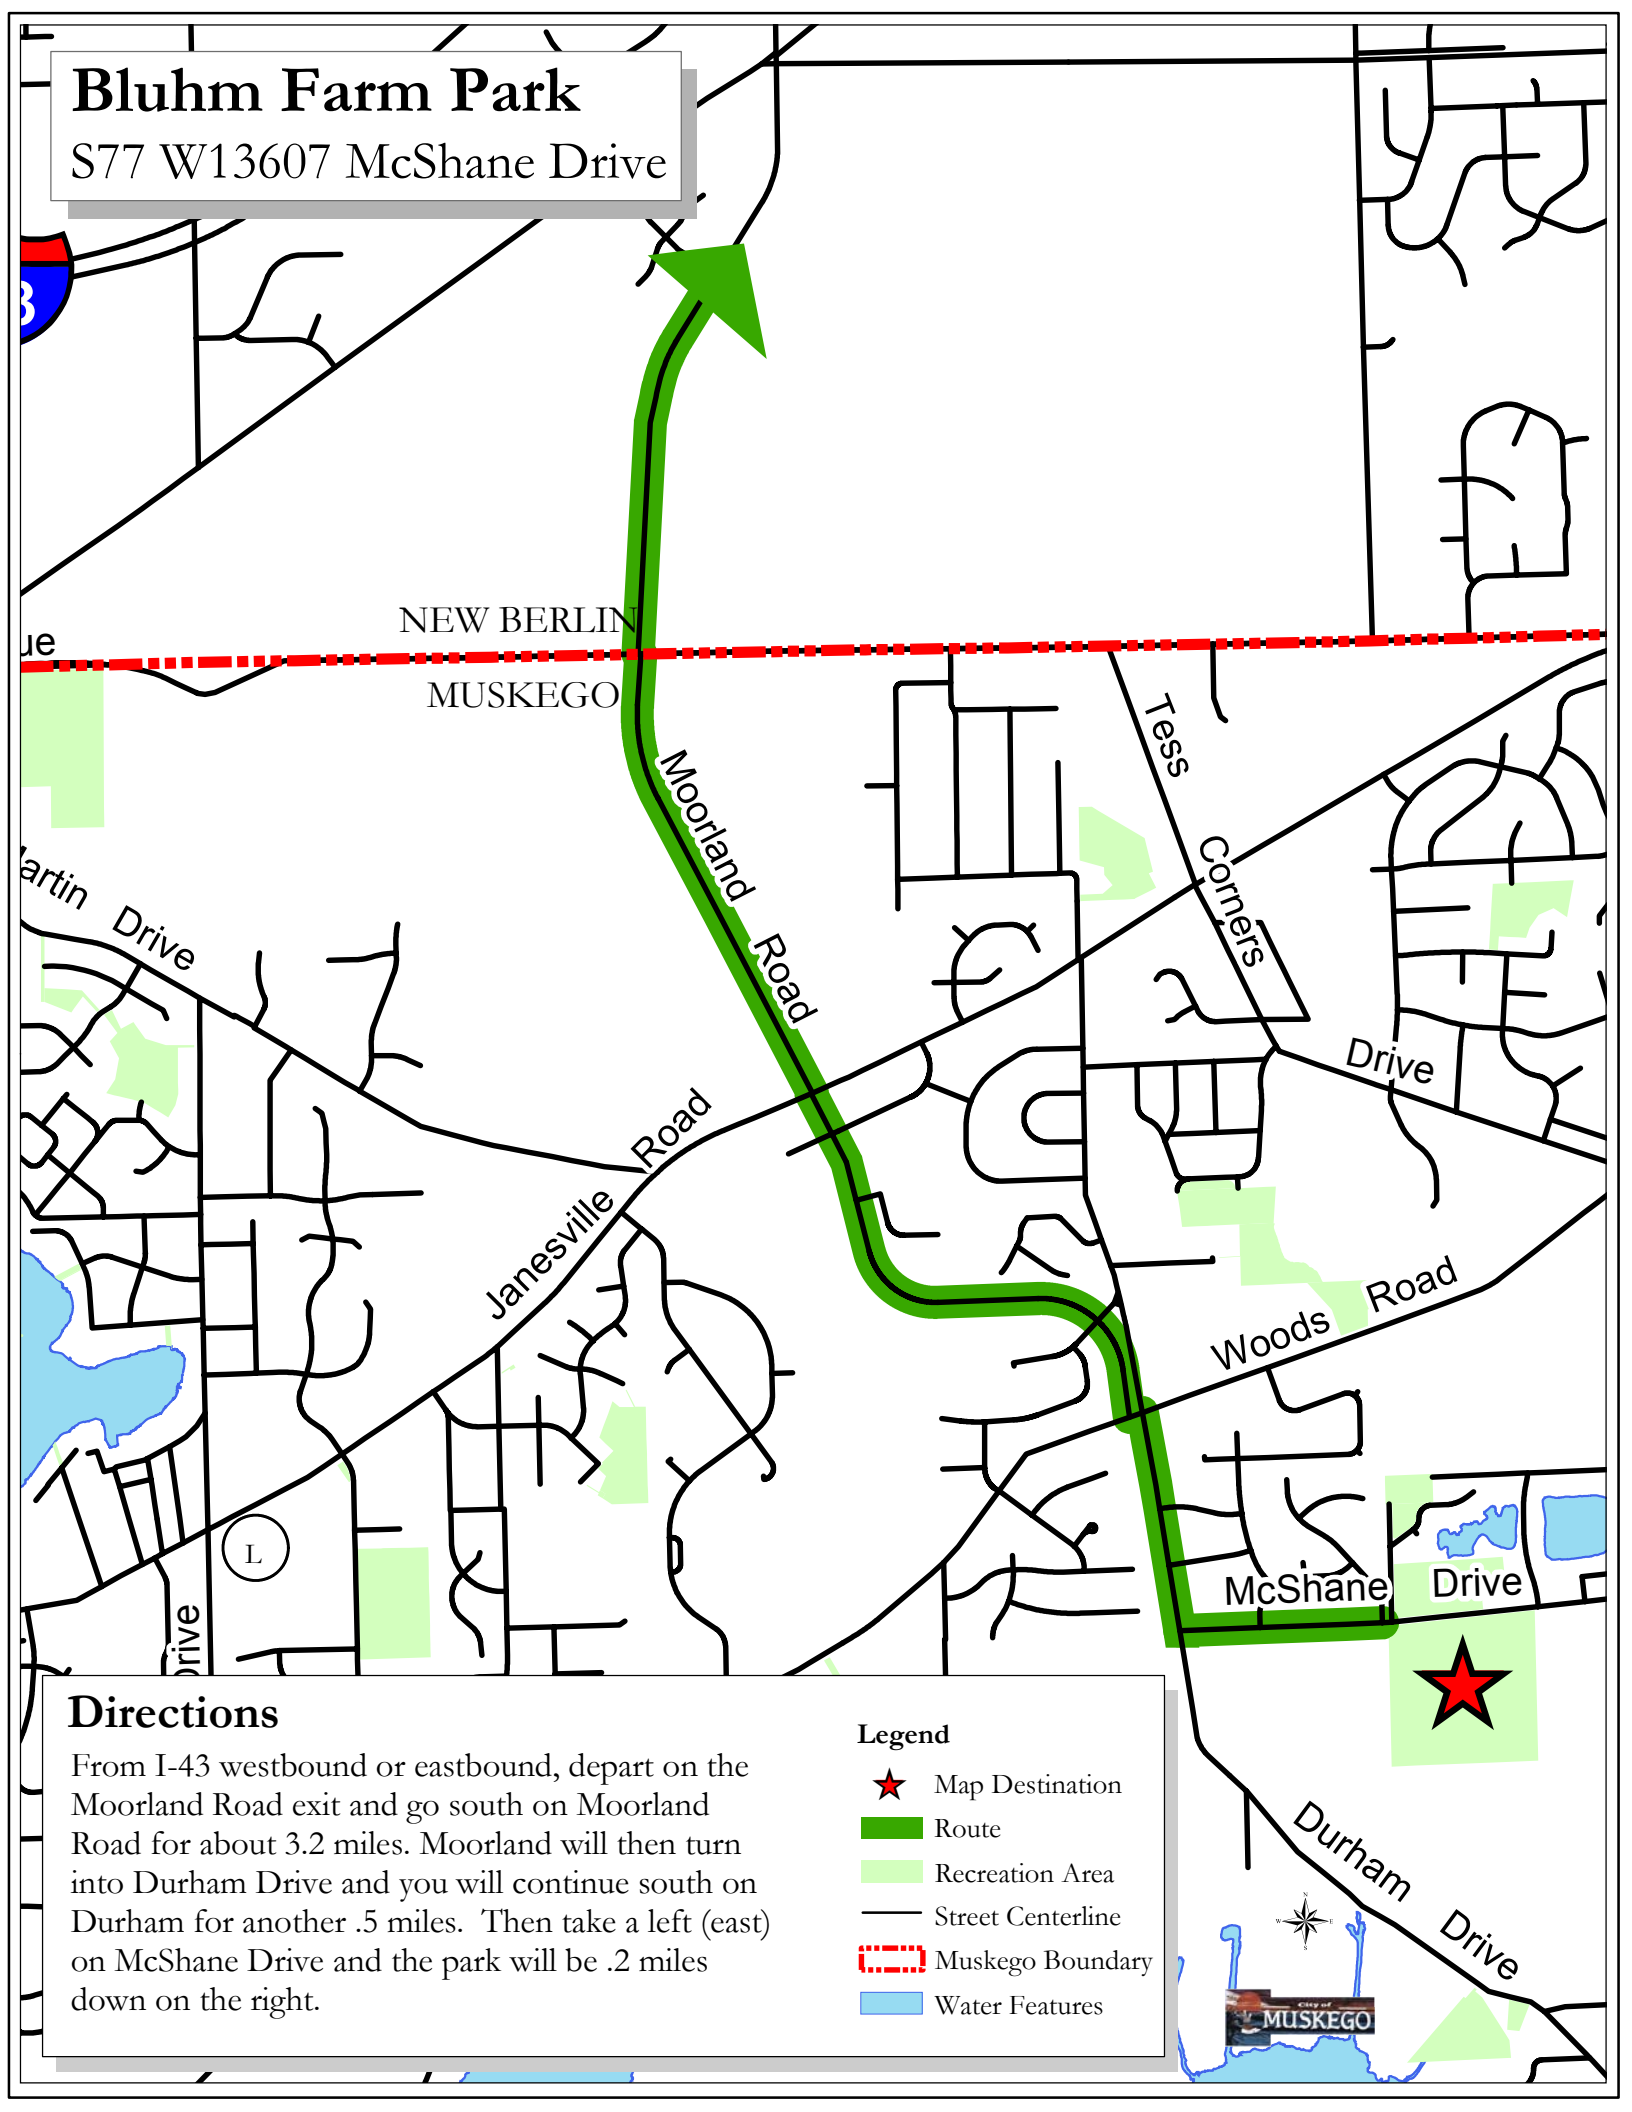

Bluhm Farm Park

S77 W13607 McShane Drive

NEW BERLIN

MUSKEGO

Moorland Road

Tess

Comers

Drive

Janesville Road

Woods Road

McShane Drive

Durham Drive

Directions

From I-43 westbound or eastbound, depart on the Moorland Road exit and go south on Moorland Road for about 3.2 miles. Moorland will then turn into Durham Drive and you will continue south on Durham for another .5 miles. Then take a left (east) on McShane Drive and the park will be .2 miles down on the right.

Legend

- ★ Map Destination
- Route
- Recreation Area
- Street Centerline
- Muskego Boundary
- Water Features