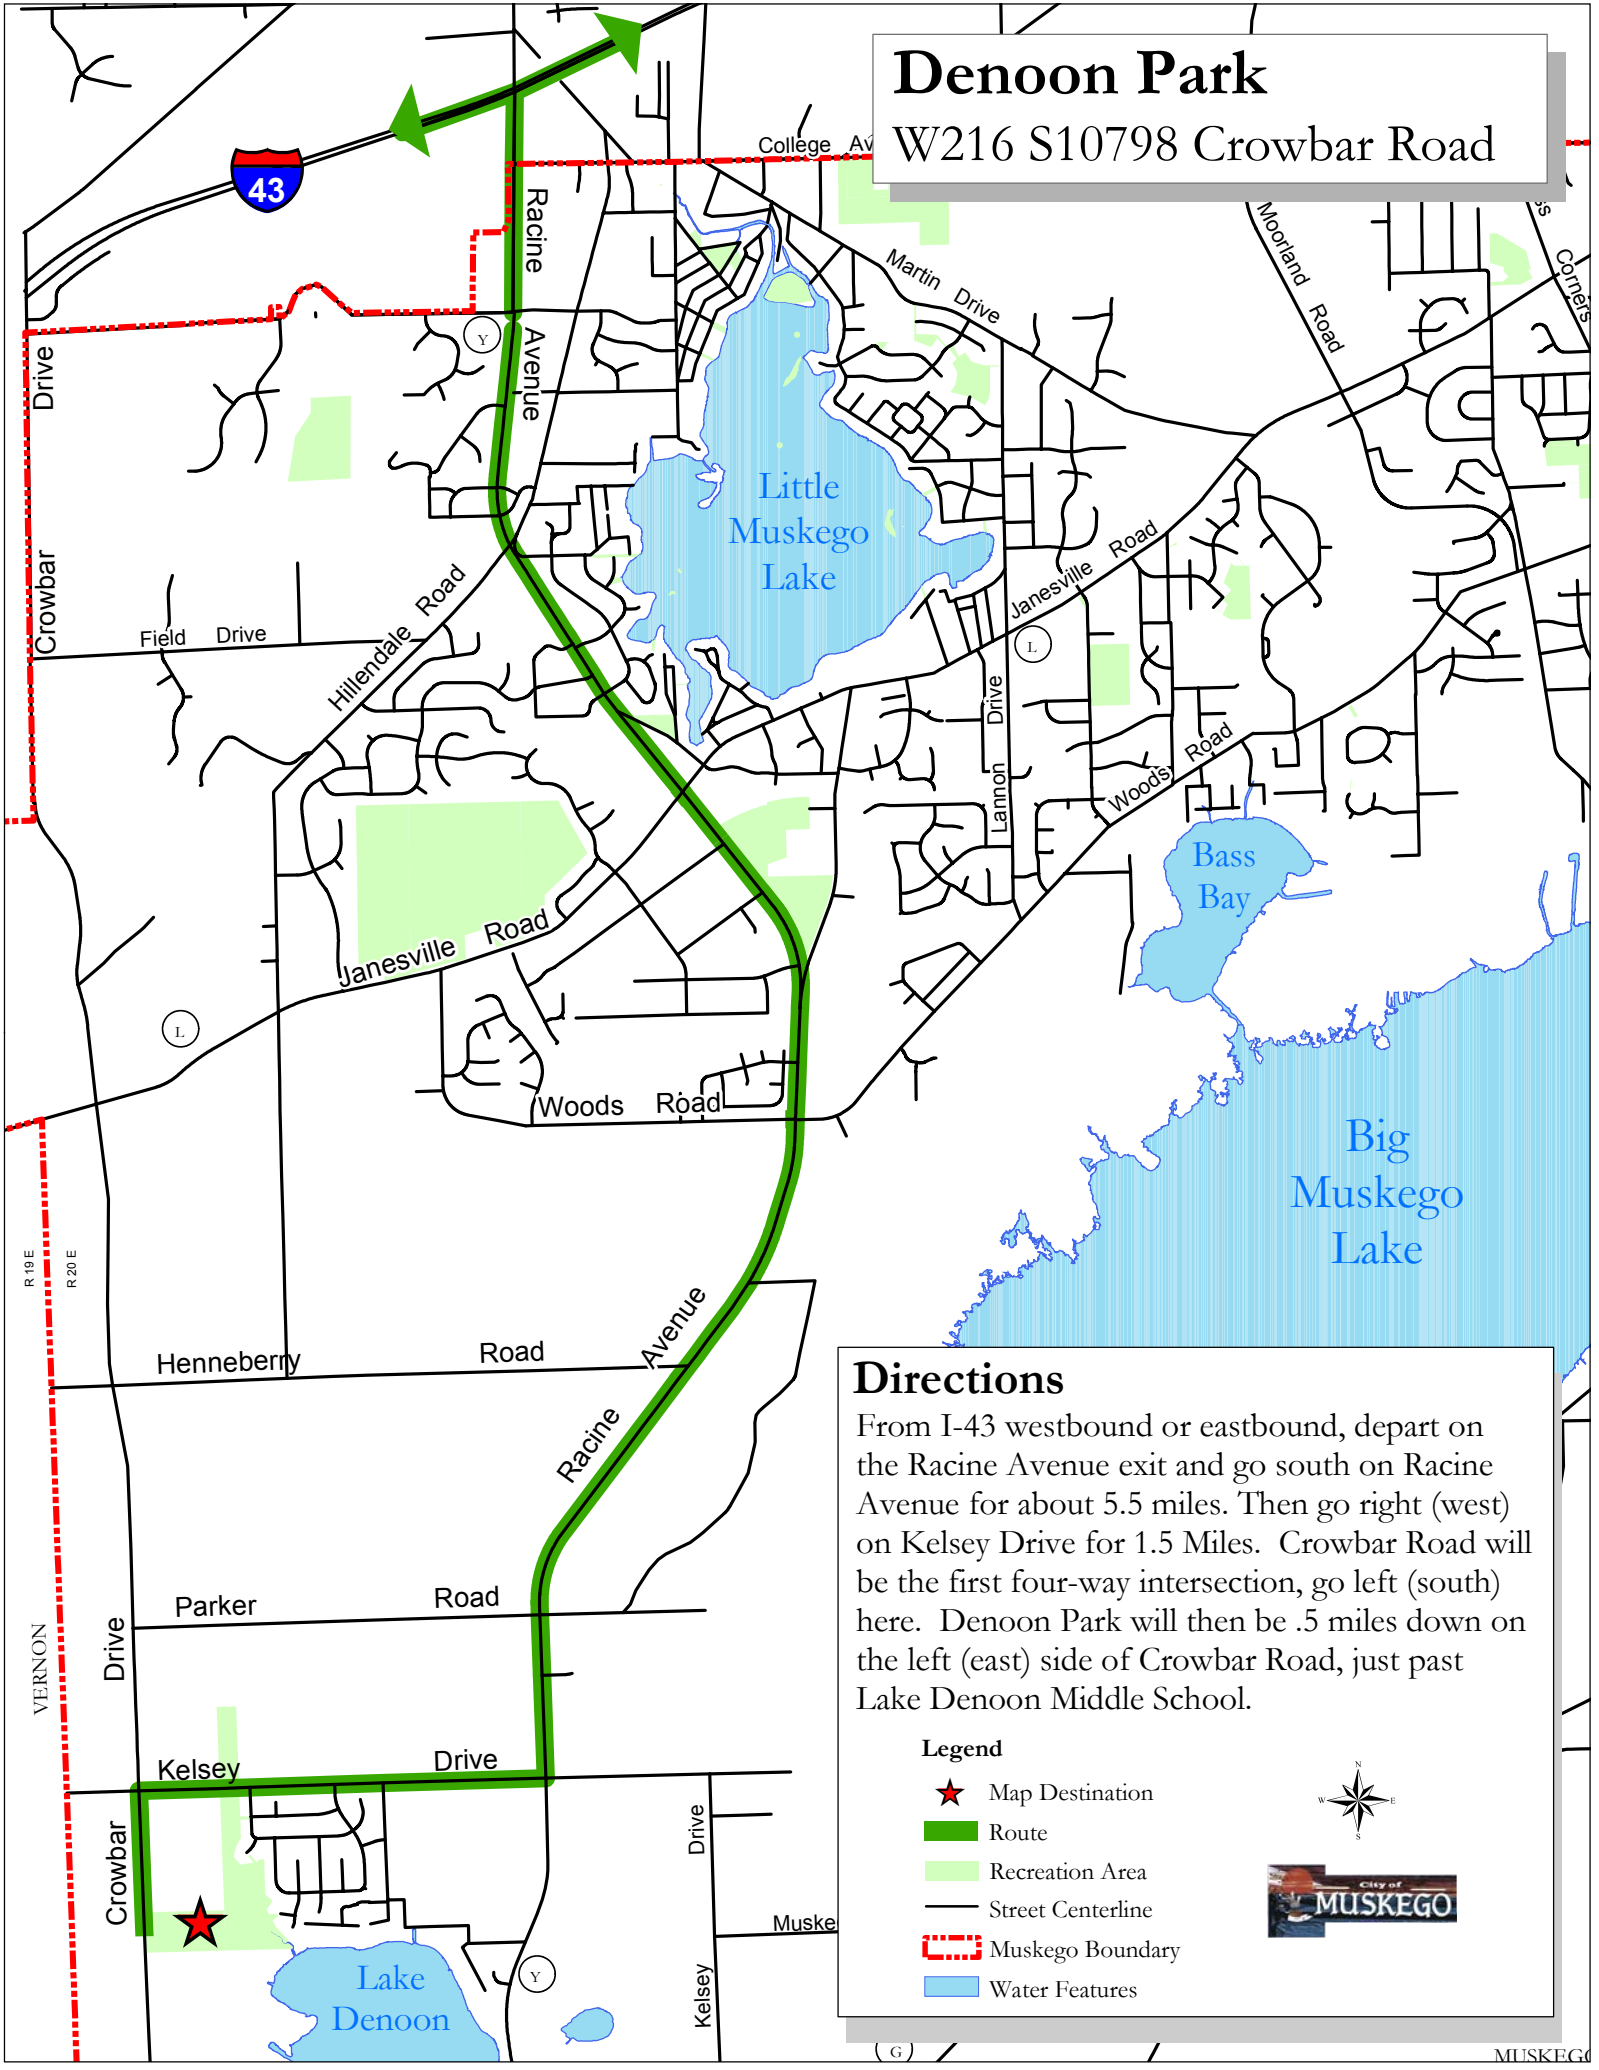

# Denoon Park

W216 S10798 Crowbar Road

### Directions

From I-43 westbound or eastbound, depart on the Racine Avenue exit and go south on Racine Avenue for about 5.5 miles. Then go right (west) on Kelsey Drive for 1.5 Miles. Crowbar Road will be the first four-way intersection, go left (south) here. Denoon Park will then be .5 miles down on the left (east) side of Crowbar Road, just past Lake Denoon Middle School.

#### Legend

- ★ Map Destination
- Route
- Recreation Area
- Street Centerline
- Muskego Boundary
- Water Features