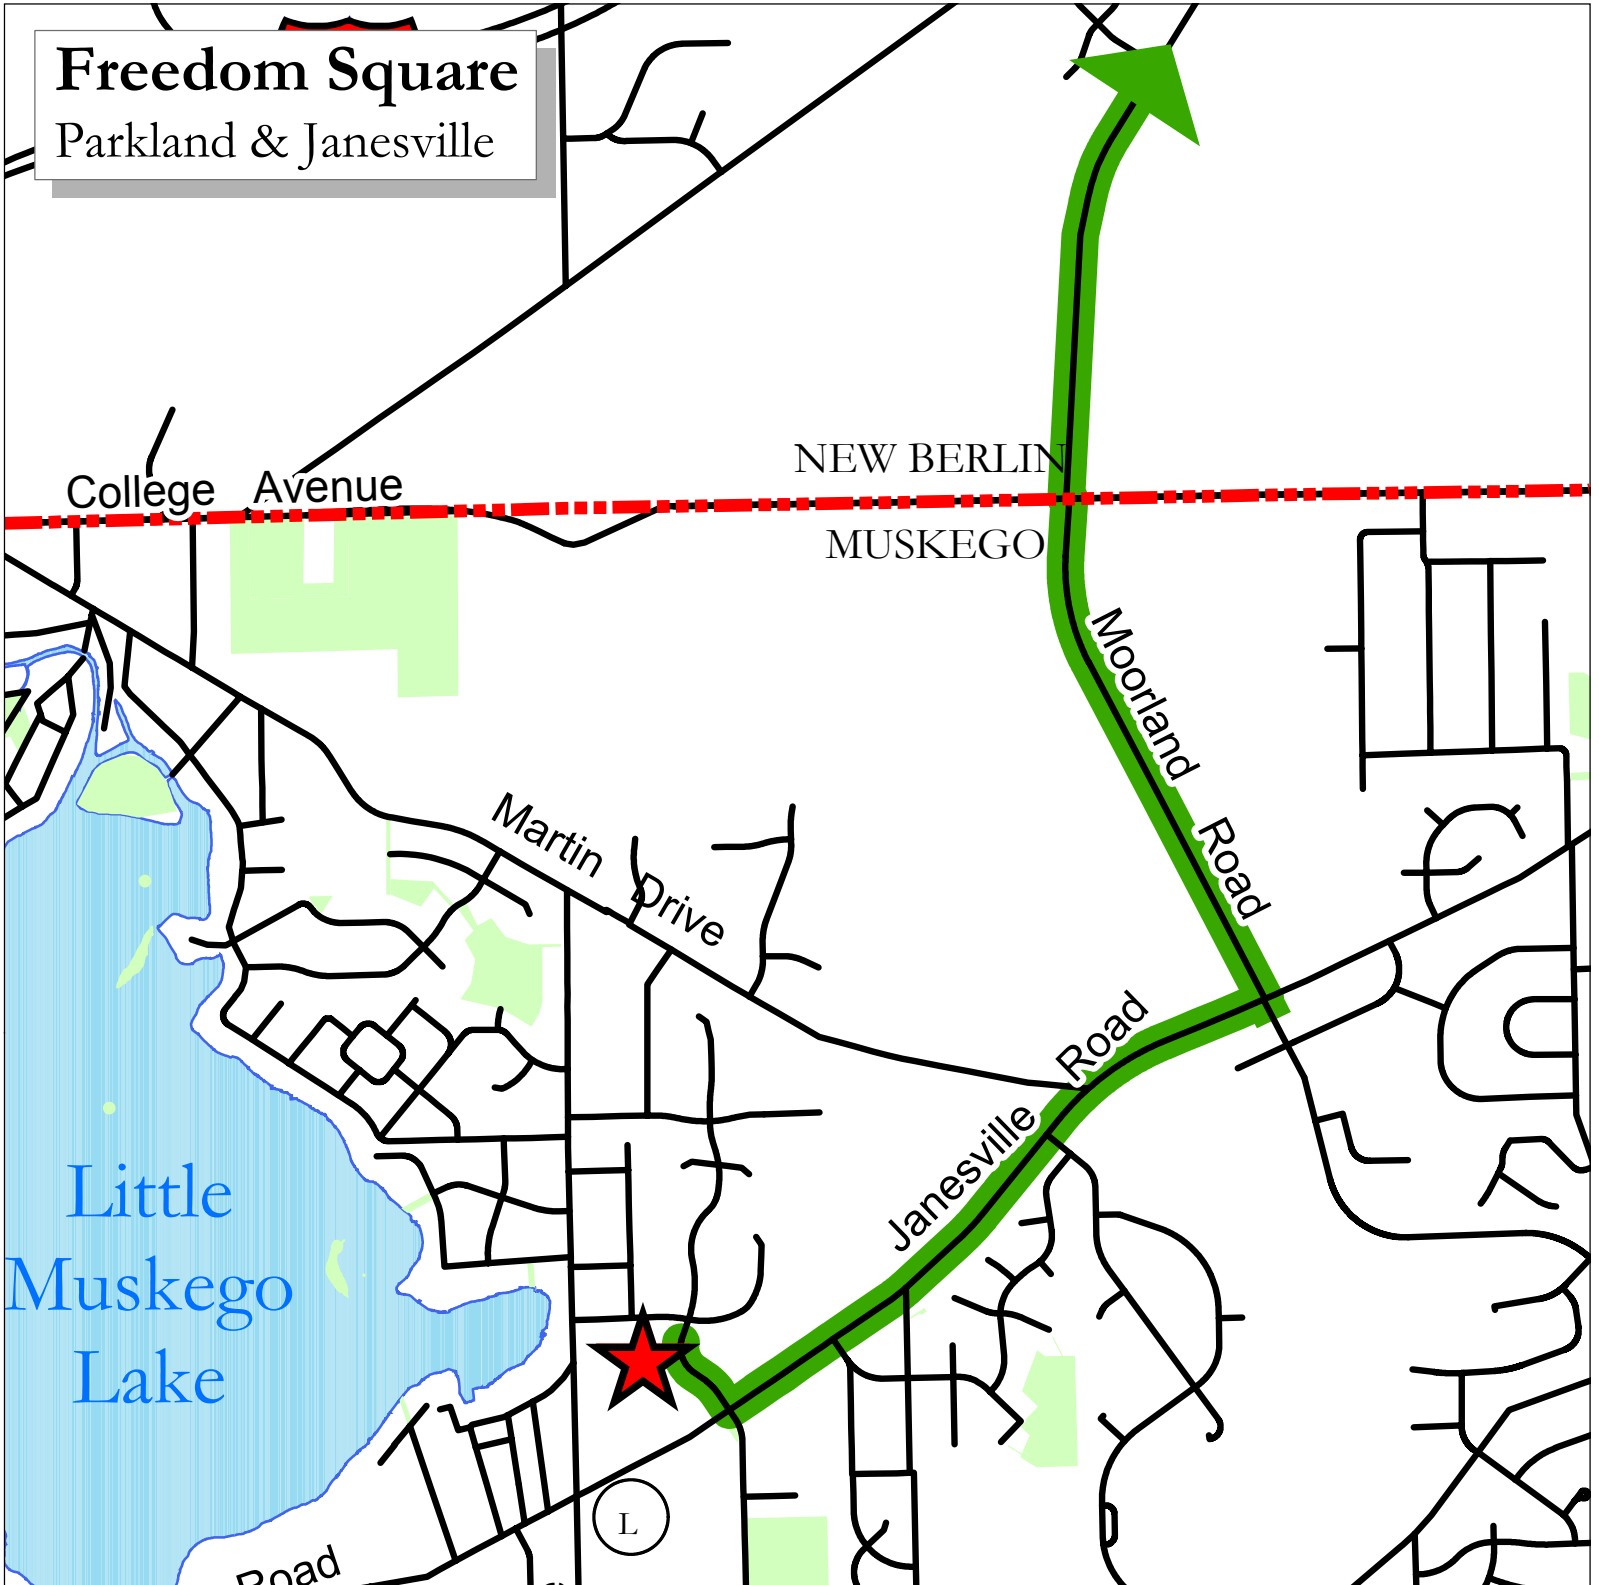

# Freedom Square

Parkland & Janesville

## Directions

From I-43 westbound or eastbound, depart on the Moorland Road exit and go south on Moorland Road for about 2.3 miles. At the intersection of Janesville Road and Moorland Road go right (west) on Janesville Road. Then go about 1 mile and take the second right on Parkland Drive, just before the Post Office complex. Freedom Square will be one block up Parkland Drive on the left (west) side of the street.

## Legend

- ★ Map Destination
- Route
- Recreation Area
- Street Centerline
- Muskego Boundary
- Water Features