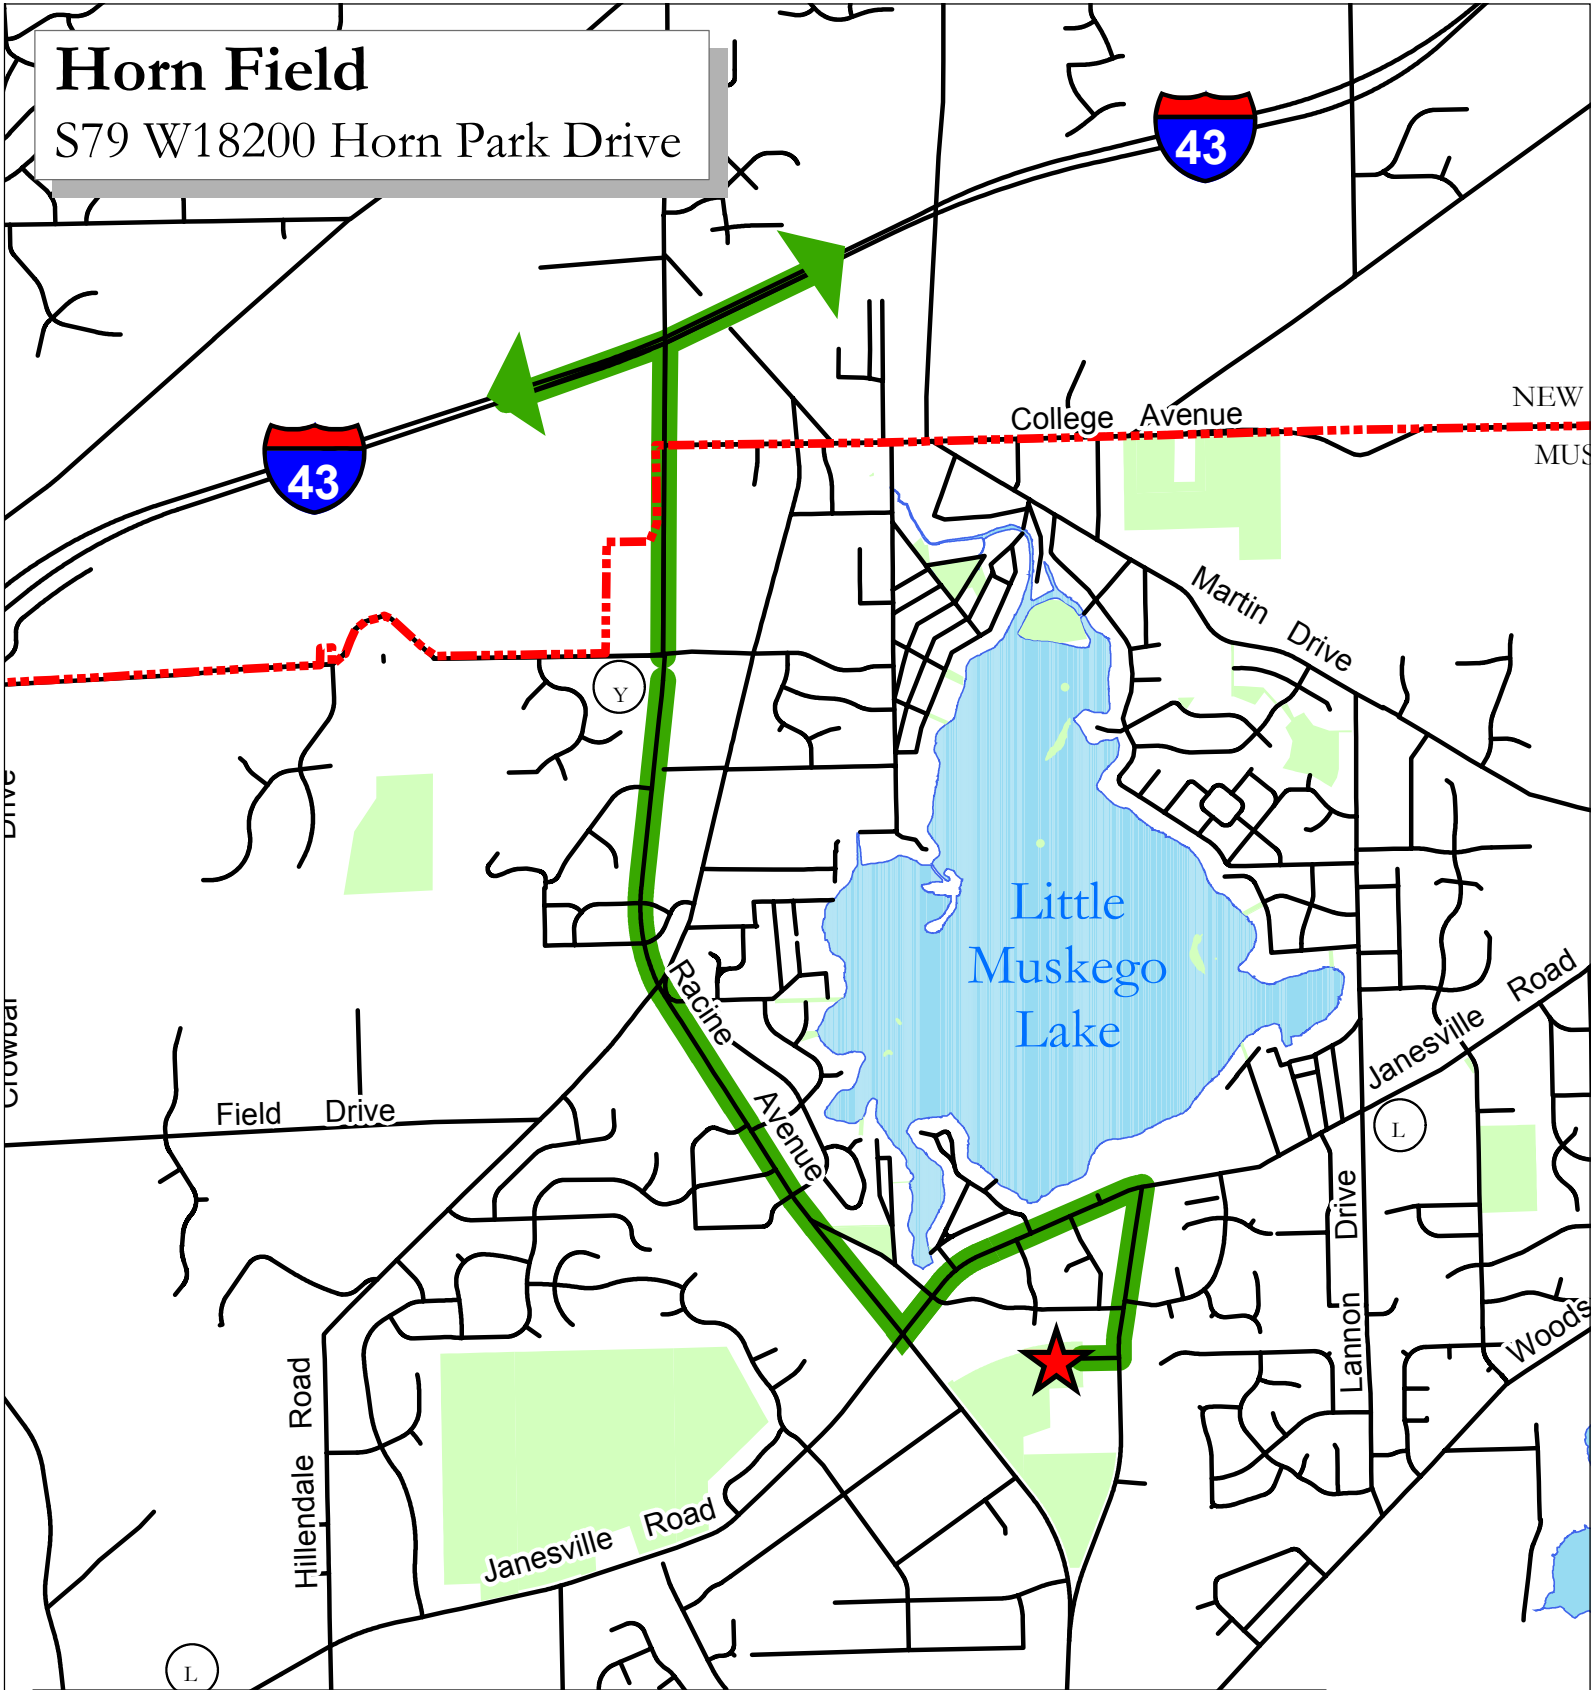

# Horn Field

S79 W18200 Horn Park Drive

## Directions

From I-43 westbound or eastbound, depart on the Racine Avenue exit and go south on Racine Avenue for 2.5 miles. Then proceed left (east) on Janesville Road at the intersection of Janesville Road and Racine Avenue. Go down Janesville Road about .5 miles and then go right (south) on Pioneer Drive. The sign to Horn Field will be on the right about .5 miles down Pioneer Drive.

## Legend

- ★ Map Destination
- Route
- Recreation Area
- Street Centerline
- Muskego Boundary
- Water Features