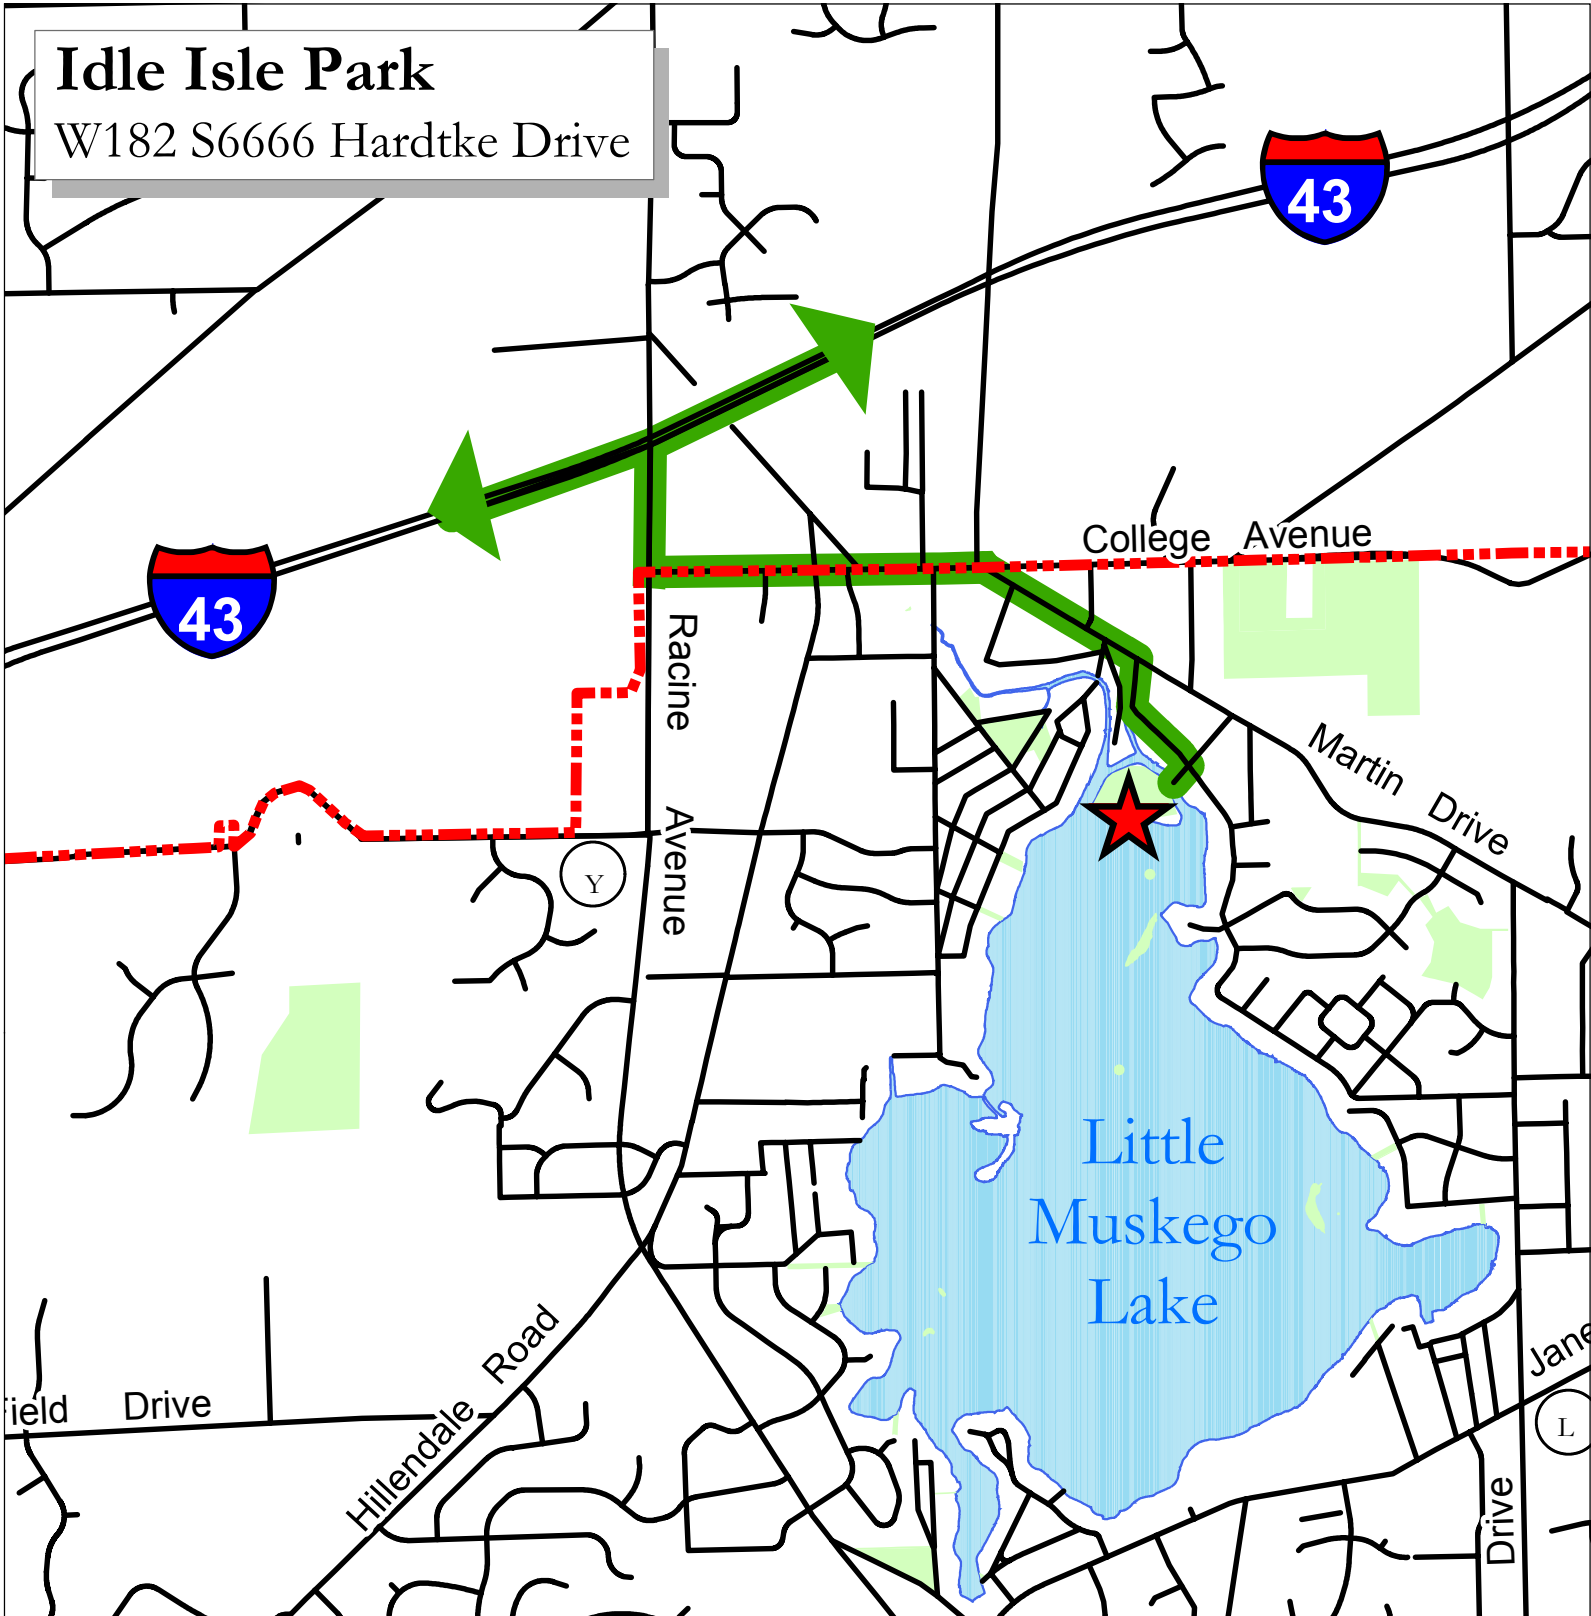

Idle Isle Park

W182 S6666 Hardtke Drive

Directions

From I-43 westbound or eastbound, depart on the Racine Avenue exit and go south on Racine Avenue for .2 miles. The first street intersection will be College Avenue. Go left (west) on College for about .5 miles and proceed right on Martin Drive. The fourth street down off of Martin Drive will be Muskego Drive. Go right on Muskego Drive and then take the first right on Hardtke Drive. Idle Isle will be at the end of Hardtke Drive on Little Muskego Lake.

Legend

- ★ Map Destination
- Route
- Recreation Area
- Street Centerline
- Muskego Boundary
- Water Features