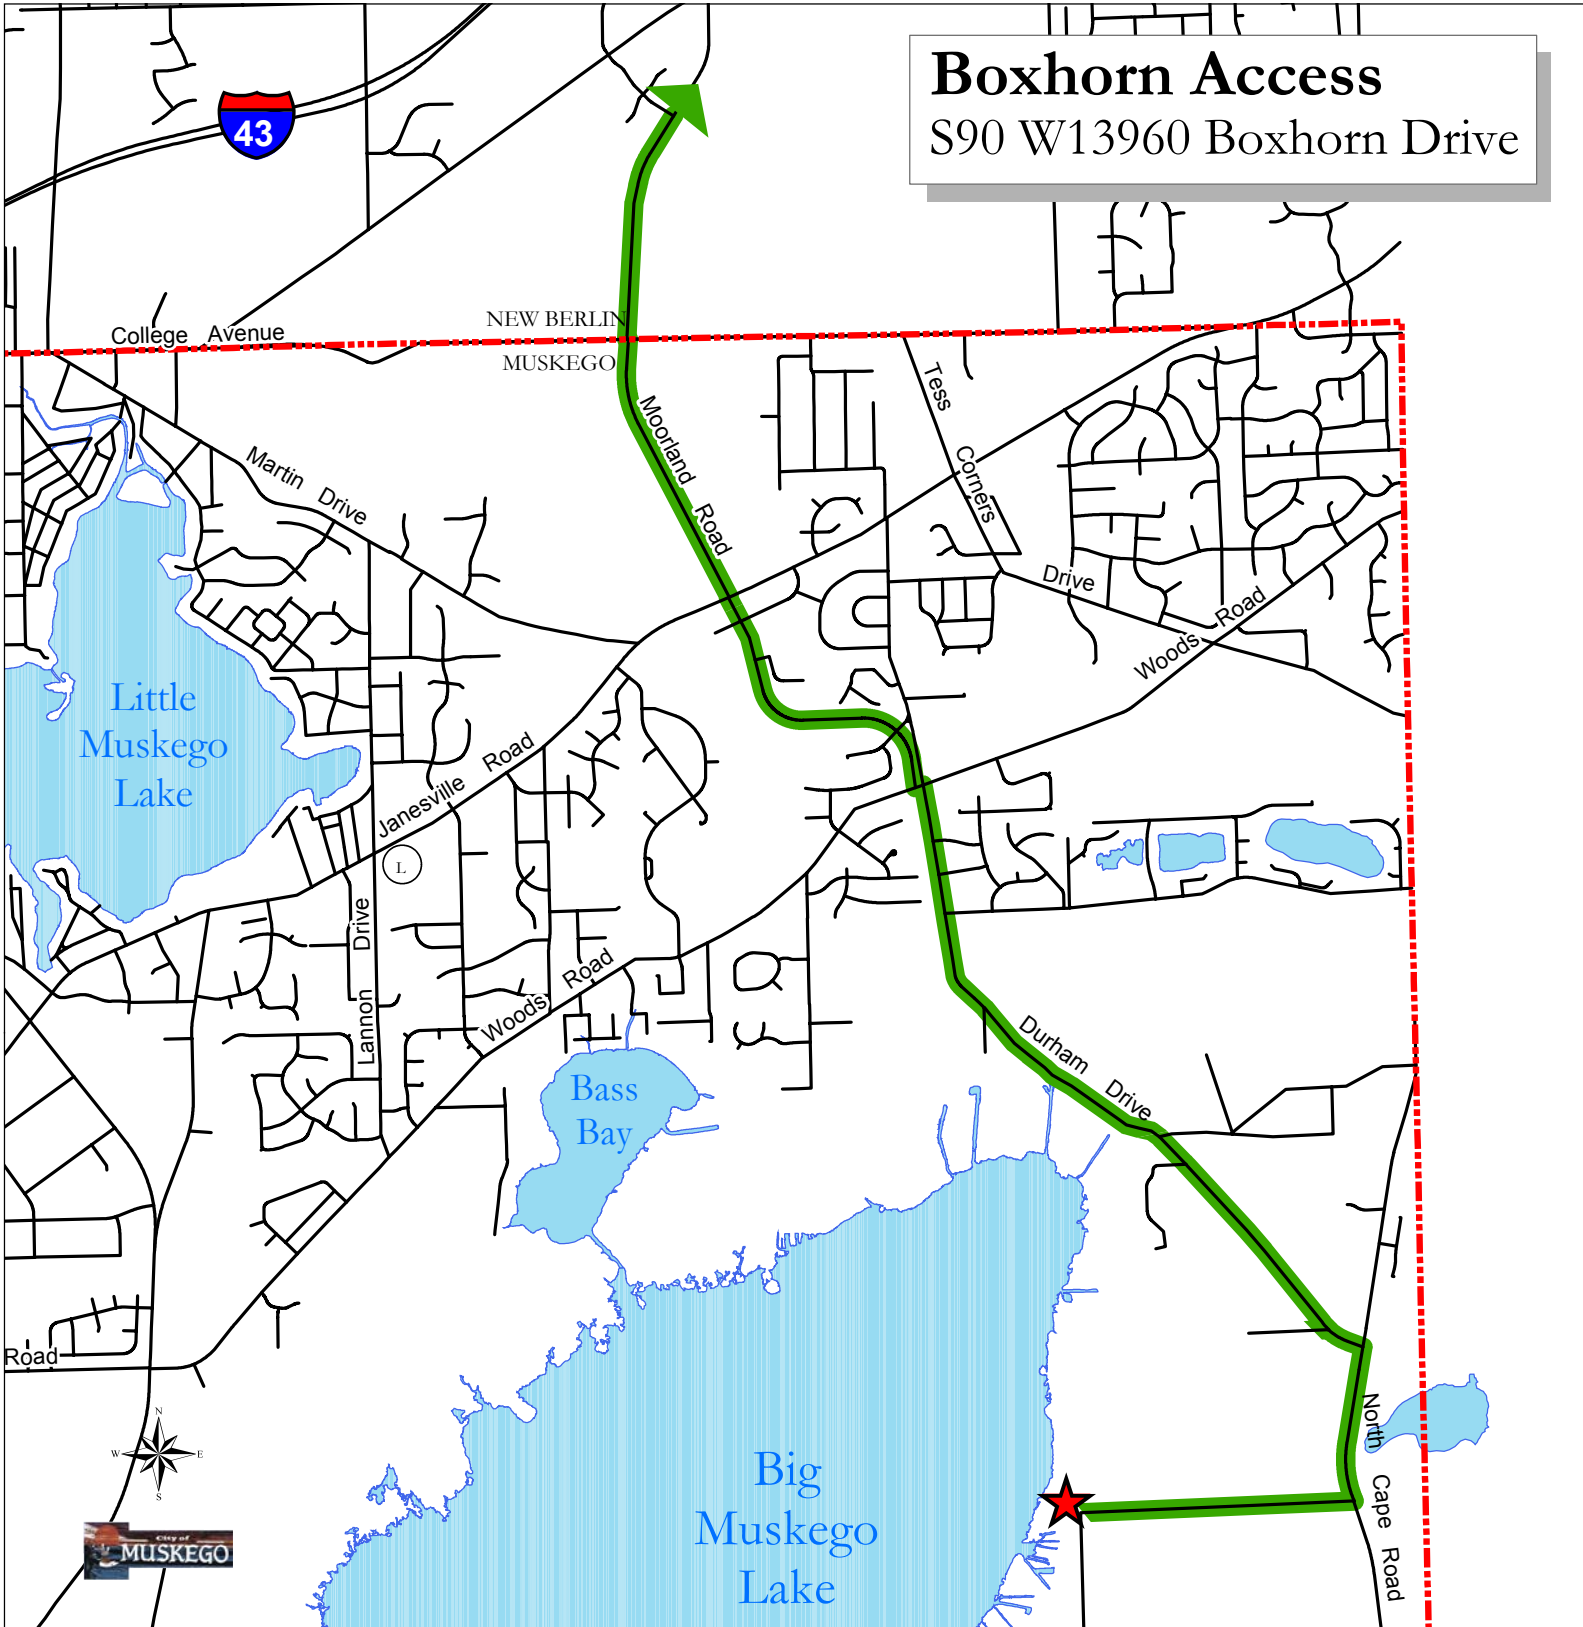

Boxhorn Access

S90 W13960 Boxhorn Drive

Directions

From I-43 westbound or eastbound, depart on the Moorland Road exit and go south on Moorland Road for about 3.2 miles. Moorland will then turn into Durham Drive and you will continue south on Durham for another 2.5 miles. Durham Drive will end at North Cape Road. Go right on North Cape for about .4 miles. Take the next right at Boxhorn Drive. About .8 miles down on Boxhorn will be the access.

Legend

- ★ Map Destination
- █ Route
- Street Centerline
- ⋯ Muskego Boundary
- Water Features